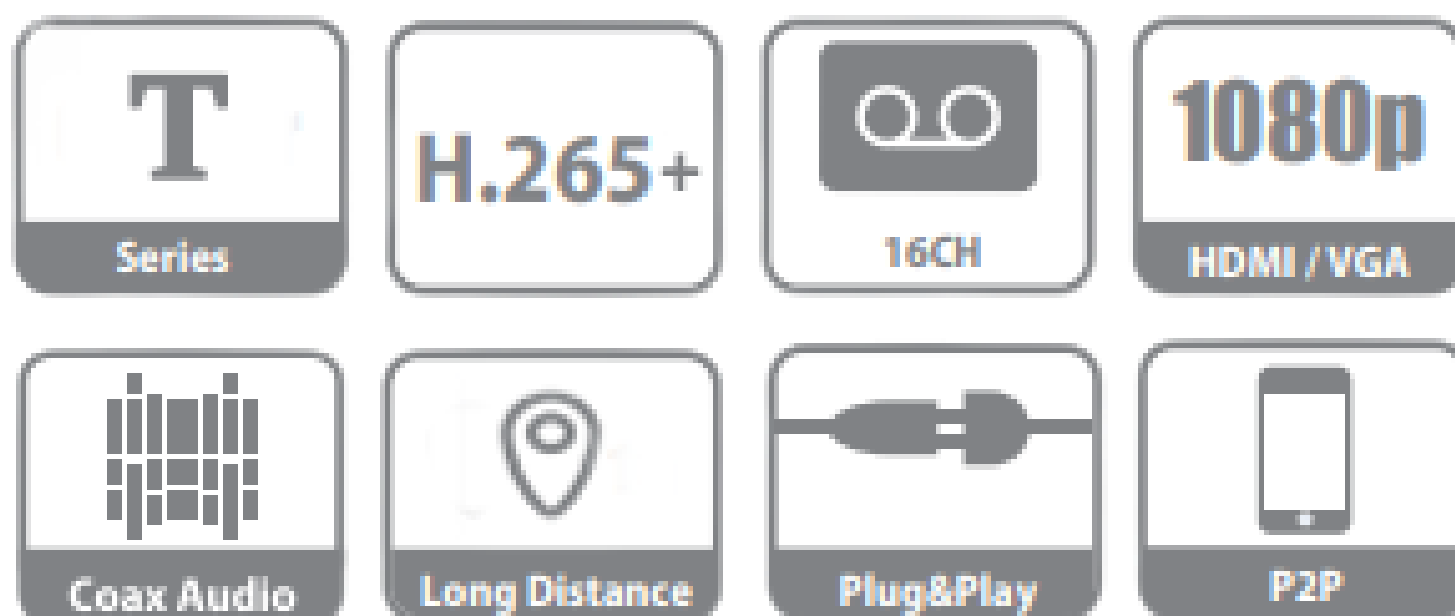

16 Channel DVR T-Series

Model- HDC-1600-T-1080P

Feature:

- H.265+/H.265 Compression Technique
- User Friendly Grid interface
- Support multiple network services (support DHCP, FTP, DNS, DDNS, NTP, UPNP, EMAIL, IP searches etc.
- Support web, CMS, center platform management software
- Support Upto 5MP Hd Camera

Product Name	16 Channel DVR
Compression	H.265+/H.265
Support Camera	Upto 5 megapixel
Recording	Main stream @ full FPS
Playback	16 Ch at once
Recording	Manual,Event recording(Multiple)
Communication	LAN+USB
Cloud P2P	Plug & Play
Output	VGA +HDMI
Hexabrid Dvr	Support AHD/TVI/CVI/CVBS/IP/Coaxial Function
USB Port	2 Port
HDD Capacity	1 sata(Upto 6TB)
Application	SuperLive Plus