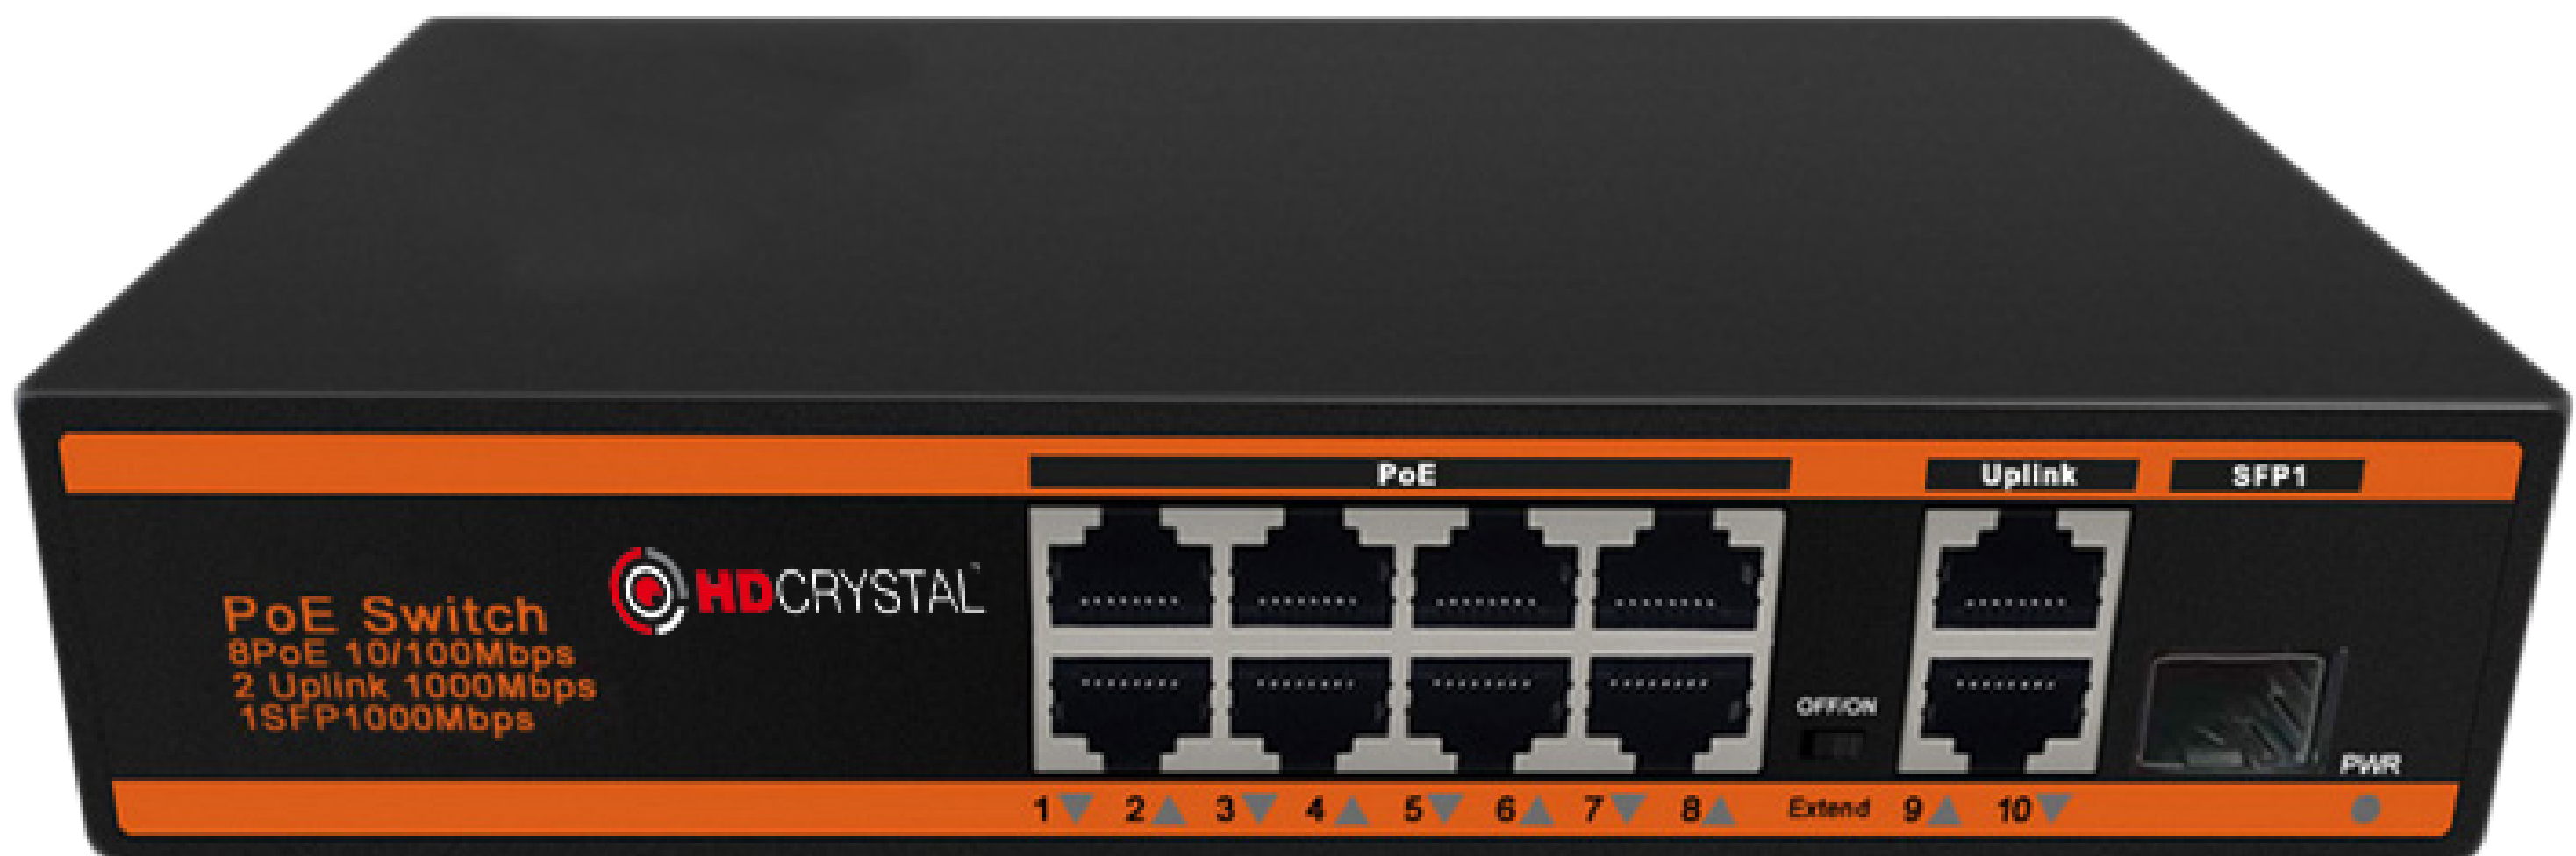

8 Port Giga Channel (Uplink Giga)

Model - HDC-8+2-UPLINK-GIGA

Features:

- 8 Ch POE + 2 Ch Giga Uplink
- 8*10/100 Base-TX Ethernet Ports (Poe Ports)
- 2*10/100/1000 For Uplink Ports
- IEEE 802.3Af/At
- 20 GBPS Bandwidth, 120W Max Power Single Port
- RJ 45 Port Support POE+ Supply
- Plug and Play

Model number	HDC-8+2-UPLINK-GIGA
PoE Port	8 PORT
Giga Uplink Port	2
VLAN	Not Supported
SUOM Mode (250m)	Not Supported
Max transmission Distance	250M
Total Power Budget	120W
Switching capacity	20G
Transmission Method	Store and forward
Power input	Input: 100-240V AC, 50/60Hz

POE Standard	IEEE802.3af, IEEE802.3at
Power Output	Up to 30W per port
Pin assignment	1/2(+), 3/6(-)
Humidity (Non- condensing)	10%-95%
Storage Temperature	45°C ~85°C
Network Protocol	IEEE 802.3, IEEE802.3u/802.3x
Weight	1.2kg approx