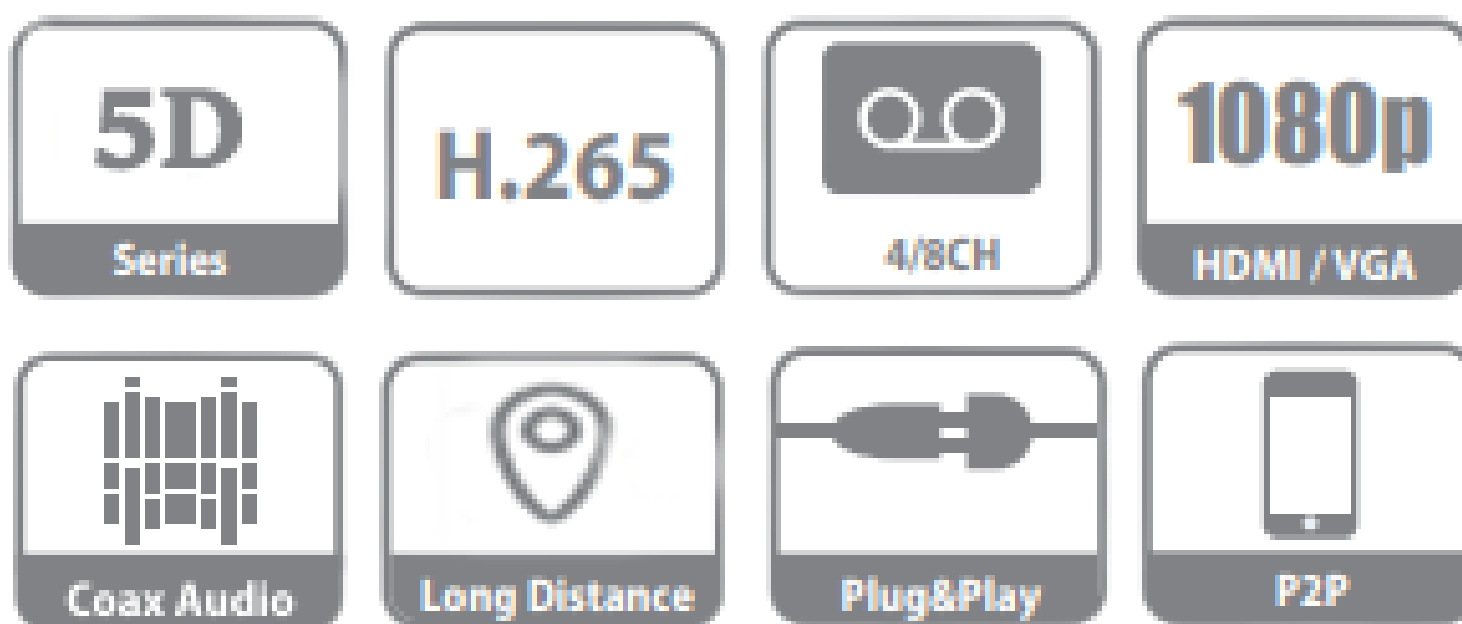

8 Channel DVR 5D-Series

Model- HDC-8CH-5D-H265

Feature:

- Operation: Embedded Linux Operating System
- Resolution: 8Ch (5MP Lite)
- Video Compression: H.265
- Video Output: 1-VGA, 1-HDMI
- Audio Input: 8CH Coaxial Support
- Playback Quality: 5MP X 8Ch
- Image Display: 1/8
- Video Speed: 5MP
- Supports: CVBS, AHD, IP, CVI, TVI

Product Name	8 Channel DVR
Compression	H.265+/H.265
Support Camera	Upto 5 Megapixel
Recording	Main Stream @full FPS
Playback	8Ch at once
Recording	Manual, Event Recording (Multiple)
Communication	LAN + USB
Cloud P2P	Plug & Play
Output	VGA + HDMI
Hexabrid Dvr	Support AHD/TVI/CVI/CVBS/IP/Coaxial Function
USB Port	2 Port
HDD Capacity	1 Sata (Upto 6 TB)
Application	P6S Lite (Android/IOS)